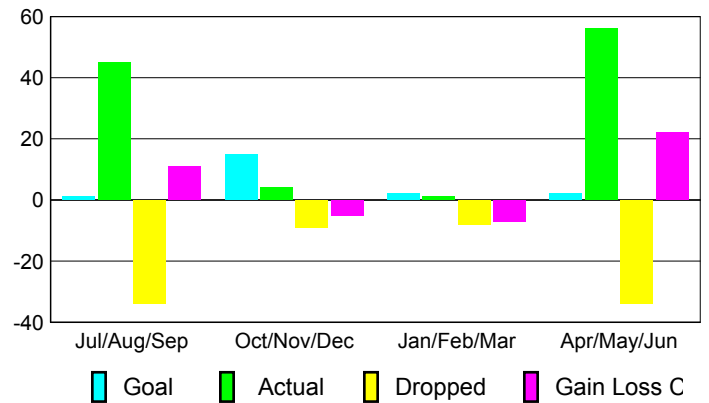

Club Results 2008-2009

Goal, New, Dropped, Gain/Loss

MEMBERSHIP

Membership Results 2008-2009

Membership 2007-2008

Month	Net Memb Goal	Actual New Memb	Actual Dropped Memb	Gain/Loss of Memb	Gain/Loss of Memb
Jul/Aug/Sep	1	45	-34	11	-1
Oct/Nov/Dec	15	4	-9	-5	11
Jan/Feb/Mar	2	1	-8	-7	-14
Apr/May/June	2	56	-34	22	60
Totals	20	106	-85	21	56

Membership Results 2008-2009

Goal, New, Dropped, Gain/Loss

Comparison of Club Gain/Loss

Current Year Compared to the Previous Year

Comparison of Membership Gain/Loss

Current Year Compared to the Previous Year

YTD Status Quo Clubs 2008-2009

Status Quo Clubs Compared to Status Quo Members

Gender Comparison 2008-2009

Jul/Aug/Sep

Oct/Nov/Dec

Jan/Feb/Mar

Apr/May/June

Male