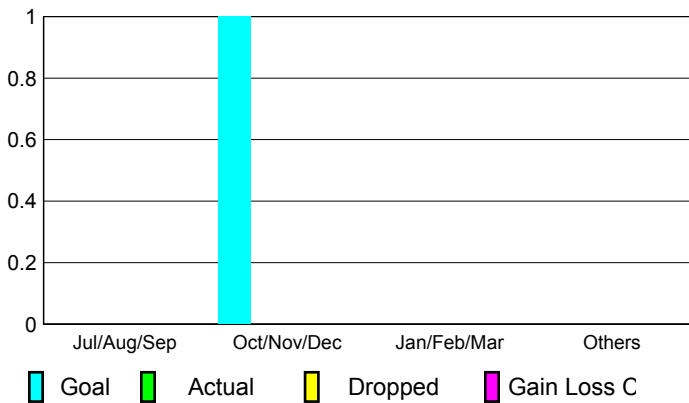

2008-2009 GMT Quarterly Report for District (or Undistricted) **District 110CO**

GMT: **HOWARD PATRICK LEE**

Location: **NETHERLANDS**

GMT CA: **4**

CLUBS

Club Results 2008-2009

Clubs 2007-2008

Month	New Club Goal	Actual New Clubs	Actual Dropped Clubs	Gain/Loss of Clubs	Gain/Loss of Clubs
Jul/Aug/Sep	0	0	0	0	0
Oct/Nov/Dec	1	0	0	0	0
Jan/Feb/Mar	0	0	0	0	1
Apr/May/June	0	0	0	0	1
Totals	1	0	0	0	2

Club Results 2008-2009

Goal, New, Dropped, Gain/Loss

MEMBERSHIP

Membership Results 2008-2009

Membership 2007-2008

Month	Net Memb Goal	Actual New Memb	Actual Dropped Memb	Gain/Loss of Memb	Gain/Loss of Memb
Jul/Aug/Sep	1	45	-34	11	-1
Oct/Nov/Dec	15	4	-9	-5	11
Jan/Feb/Mar	2	1	-8	-7	-14
Apr/May/June	2	56	-34	22	60
Totals	20	106	-85	21	56