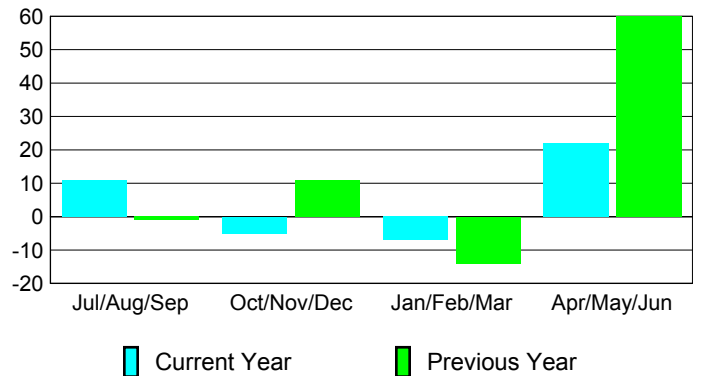

Club Results 2008-2009

Goal, New, Dropped, Gain/Loss

MEMBERSHIP

Membership Results 2008-2009

Membership 2007-2008

Month	Net Memb Goal	Actual New Memb	Actual Dropped Memb	Gain/Loss of Memb	Gain/Loss of Memb
Jul/Aug/Sep	1	45	-34	11	-1
Oct/Nov/Dec	15	4	-9	-5	11
Jan/Feb/Mar	2	1	-8	-7	-14
Apr/May/June	2	56	-34	22	60
Totals	20	106	-85	21	56

Membership Results 2008-2009

Goal, New, Dropped, Gain/Loss

Comparison of Club Gain/Loss

Current Year Compared to the Previous Year

Comparison of Membership Gain/Loss

Current Year Compared to the Previous Year

YTD Status Quo Clubs 2008-2009

Status Quo Clubs Compared to Status Quo Members

Gender Comparison 2008-2009

Jul/Aug/Sep

Oct/Nov/Dec

Jan/Feb/Mar

Apr/May/June

Male